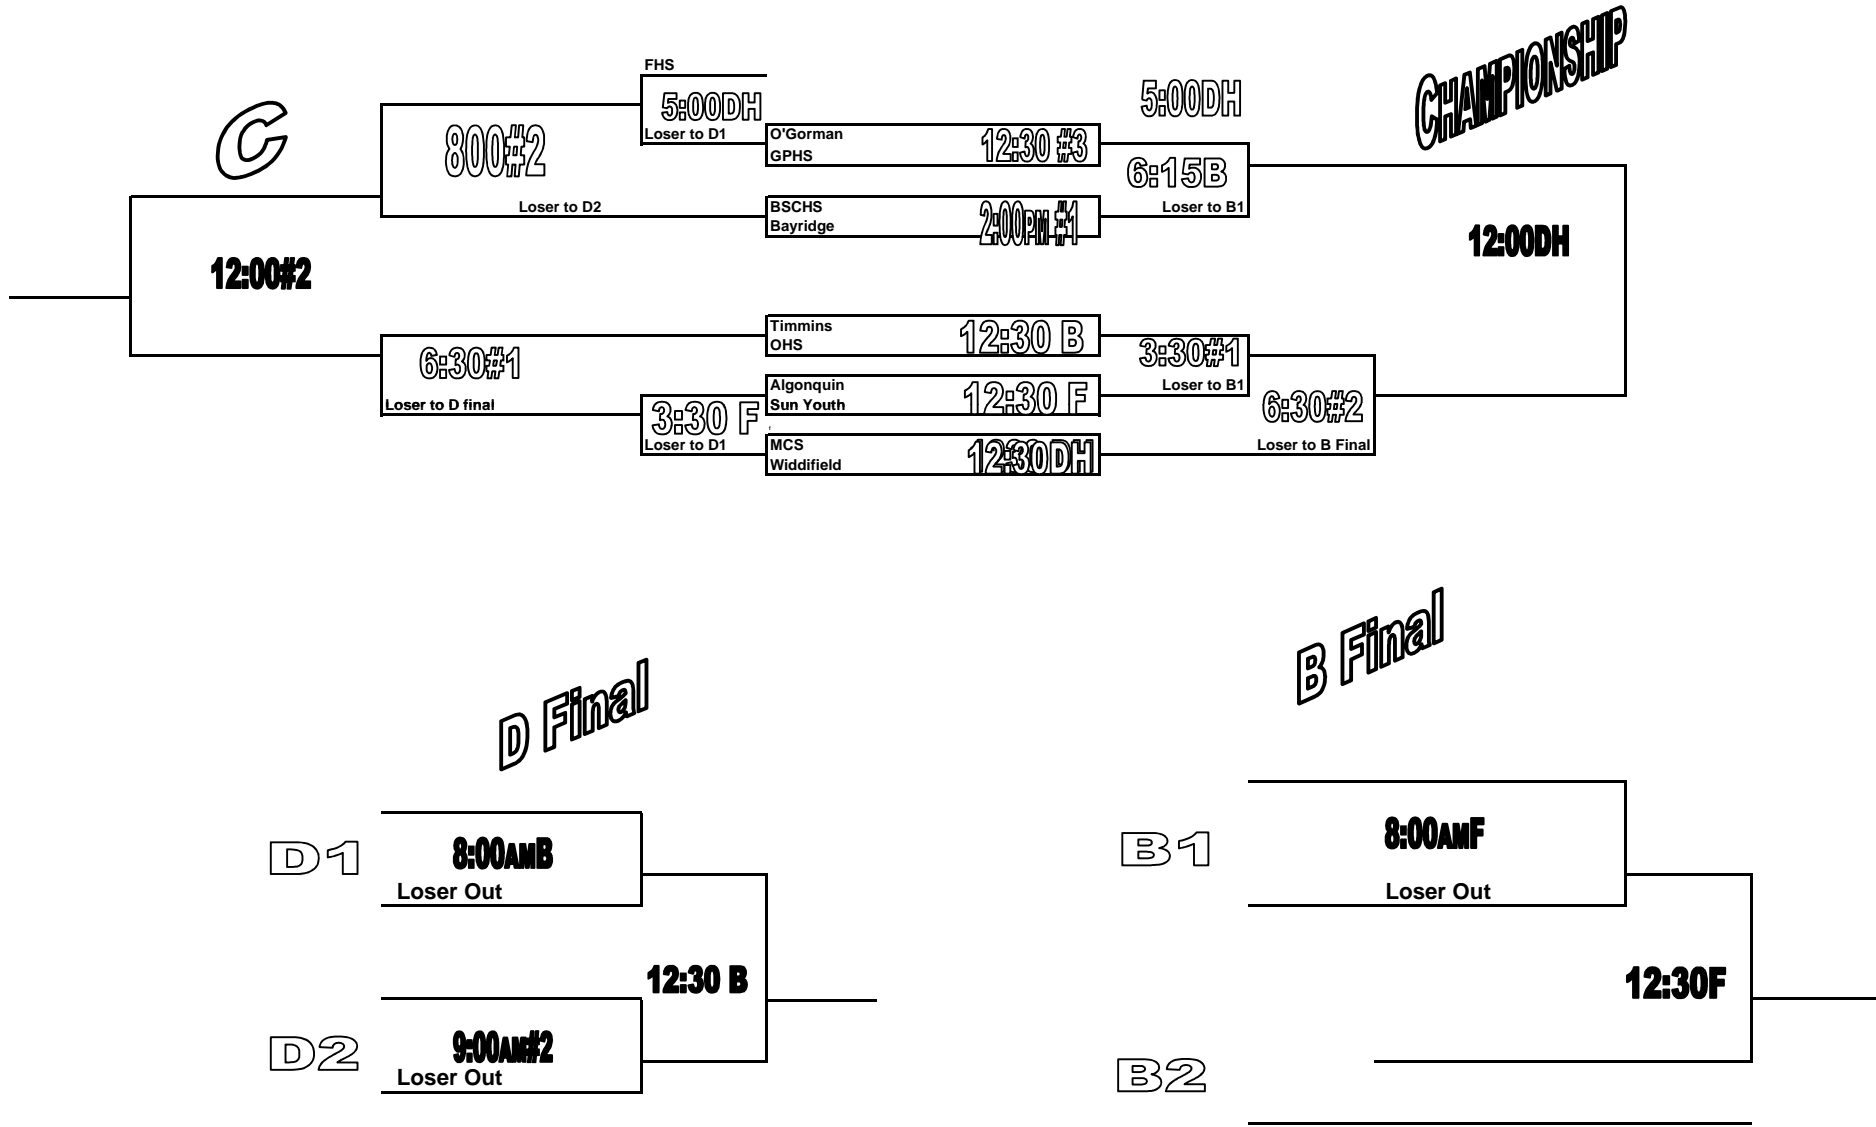

JUNIOR SCHEDULE KEY

#1, #2, #3= CFB PETAWAWA FIELDHOUSE

DH= CFB PET. FIELDHOUSE WOODEN FLOOR

B= BISHOP SMITH (PEMBROKE)

F= FELLOWES (PEMBROKE)

White Text= Friday

Black Text= Saturday

5:00#1

C

CHAMPIONSHIP

D Final

B Final

D1

8:00AM B

Loser Out

D2

9:00AM #2

Loser Out

12:30 B

B1

8:00AM F

Loser Out

B2

12:30 F